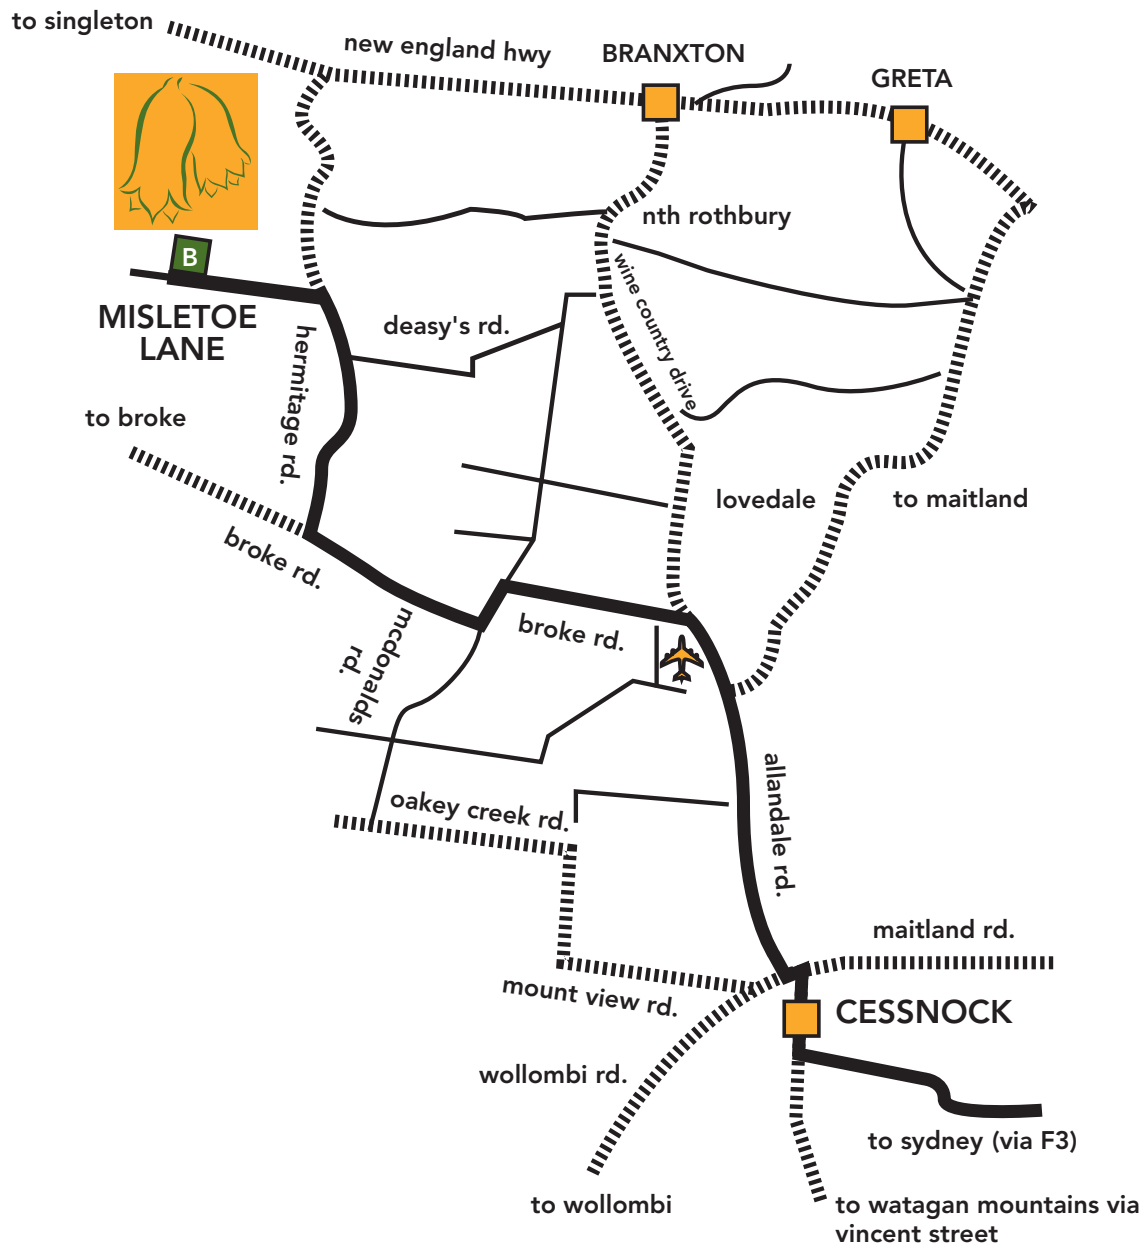

Directions for Berenbell

Directions from New England Highway

Turn into Hermitage Road, Mistletoe Lane is 9 kms along on the right.

Directions from Broke Road

Turn into Hermitage Road, Mistletoe Lane is 3 kms along on the left 600 metres along Mistletoe Lane driveway into Berenbell on right.